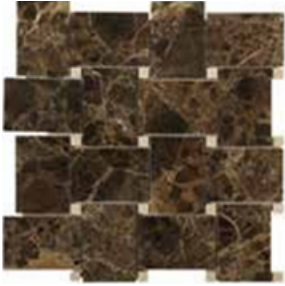

bigbasket polished