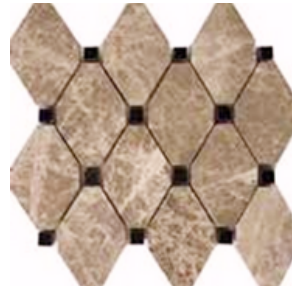

# EQUATOR

48x48x10 mm polished (2"x2")

random linear polished

75x23x10 mm herringbone polished

mini versailles polished

hexagon

arabesque polished

picket

# TUNDRA GREY

basketweave honed

48x100x10 mm polished (2"x4")

75x23x10 mm herringbone polished

octagone polished

hexagon polished

leaf

picket

# LIGHT EMPERADOR

75x23x10 mm herringbone polished

48x48x10 mm polished (2"x2")

octagone polished

23x23x10 mm polished (1"x1")

hexagon polished

arabesque polished

leaf