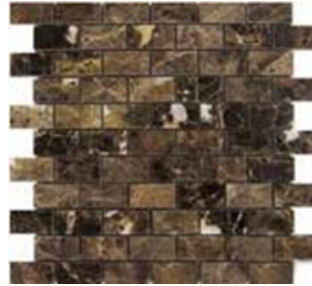

48x23x10 mm polished (2"x1")