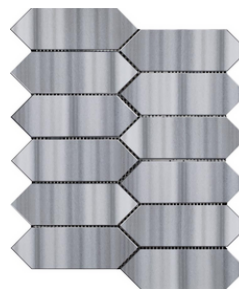

# EQUATOR

48x48x10 mm polished (2"x2")

random linear polished

75x23x10 mm herringbone polished

mini versailles polished

hexagon

arabesque polished

picket