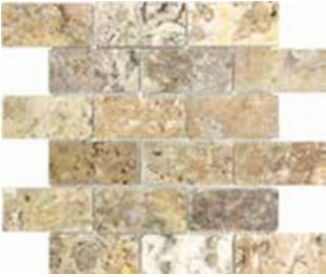

48x100x10 mm tumbled (2"x4")