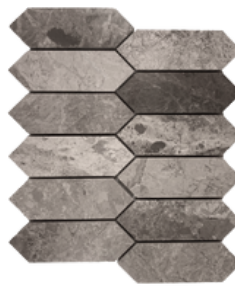

# TUNDRA GREY

basketweave honed

48x100x10 mm polished (2"x4")

75x23x10 mm herringbone polished

octagone polished

hexagon polished

leaf

picket