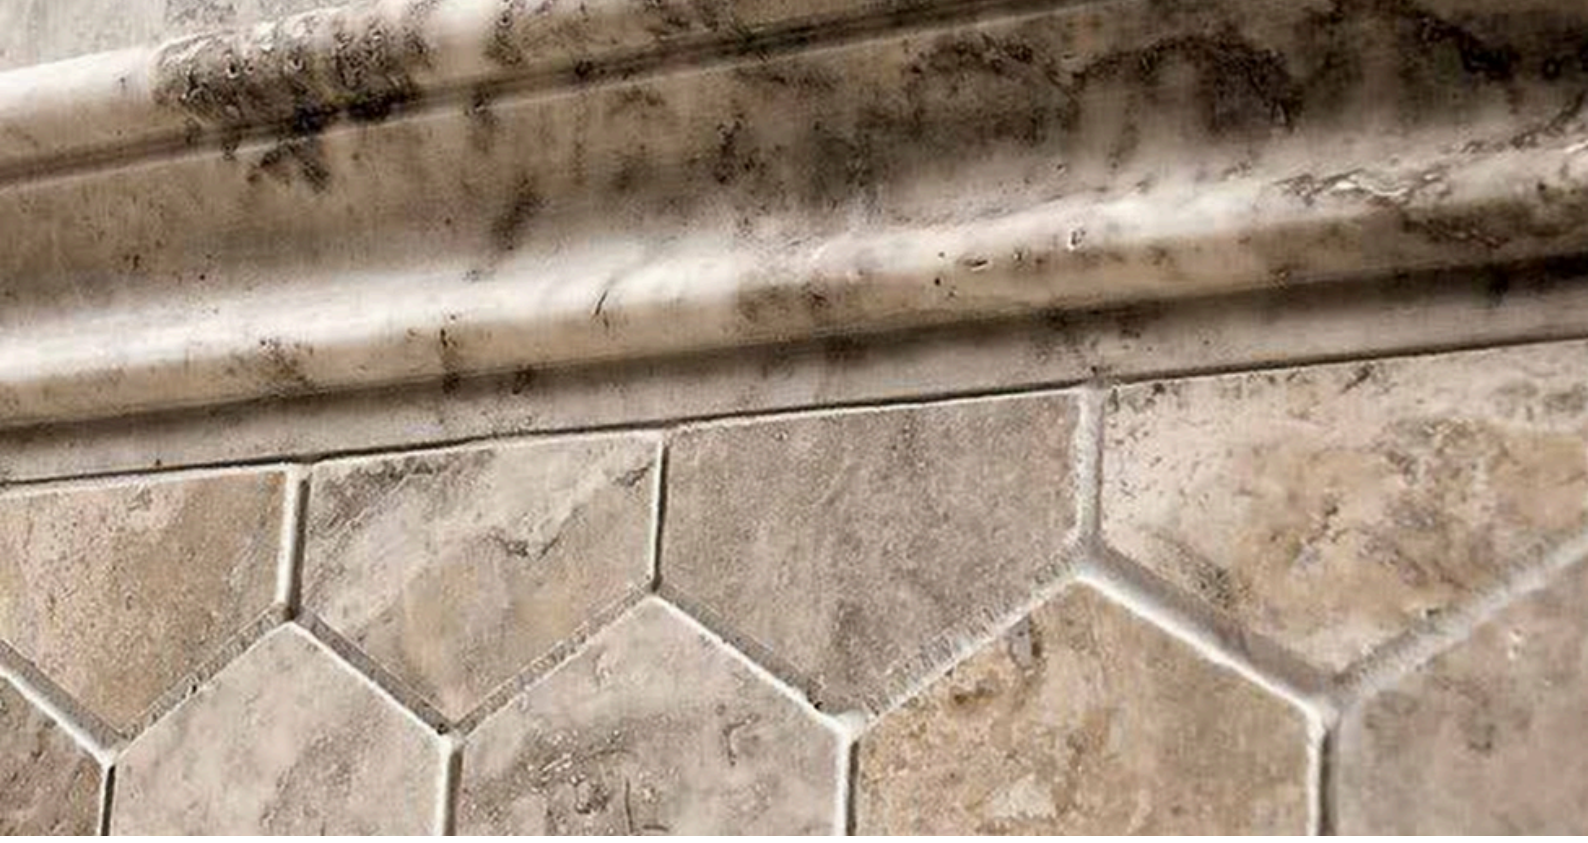

# TOROS BLACK

hexagon polished

herringbone polished

48x48x10 mm polished (2"x2")

30x15x10 mm polished

stick pattern polished

arabesque polished

laguna