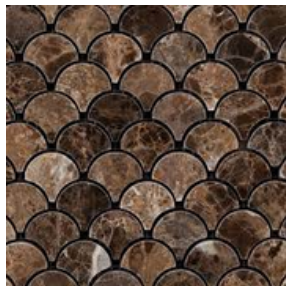

# DARK EMPERADOR

bigbasket polished

hexagon polished

48x23x10 mm polished (2"x1")

basketweave

48x48x10 mm polished (2"x2")

laguna

# TOROS BLACK

hexagon polished

herringbone polished

48x48x10 mm polished (2"x2")

30x15x10 mm polished

stick pattern polished

arabesque polished

laguna